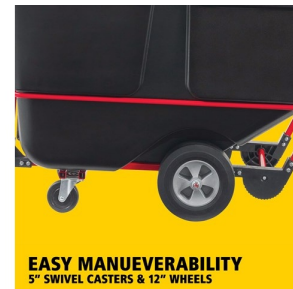

### BRUTE HEAVY DUTY ROTOMOLDED TILT TRUCK 760L | 952KG

The BRUTE Tilt Truck has industrial strength construction and can transport heavy loads up to up to 385kg-952Kg (size dependent) with ease. The rotomolded plastic construction won't rust, dent, chip, or peel and is easy to clean. The DuraTilt™ frame enables controlled dumping by one person and reinforced corner points help prevent scraping, and paint transfer onto the ground during dumping.

### FEATURES AND BENEFITS

- **ADVANCED DURABILITY** - Industrial strength construction and can transport heavy loads up to 385kg - 952kg (size dependent) with ease.
- **WARRANTY** - covered by a category leading 10-Year Limited Warranty.
- **DURATILT™ FRAME**: Allows the Tilt Truck to stay stable while in the tilted position making the dumping and cleaning process easier than traditional metal frames.
- **REINFORCED PROTECTION**: Reinforced corner points help prevent rusting of the frame, scraping, and paint transfer onto the ground during dumping.
- **EASY TO CLEAN**: Smooth surface is easy-to-clean and resists pitting and corrosion
- **LONG LASTING**: Features a powder-coated steel frame for corrosion resistance
- **LEAKPROOF BODY**: Polyethylene bottom body supported by steel frame

# BRUTE HEAVY DUTY ROTOMOLDED TILT TRUCK 760L | 952KG

SKU: FG131600BLA

## SPECIFICATIONS

	Metric	Imperial
Product Length	185.42 cm	73 in
Product Width	85.09 cm	33.5 in
Product Height	113.03 cm	44.5 in
Product Weight	55.88 kg	55.88 kg
UPC	00086876183757	00086876183757
Case Pack Length	86.36 cm	
Case Pack Width	183.52 cm	
Case Pack Height	126.06 cm	
Case Pack Weight	49 kg	
Case Pack Quantity	1	
Capacity	760 L	
Colour	Black	Black