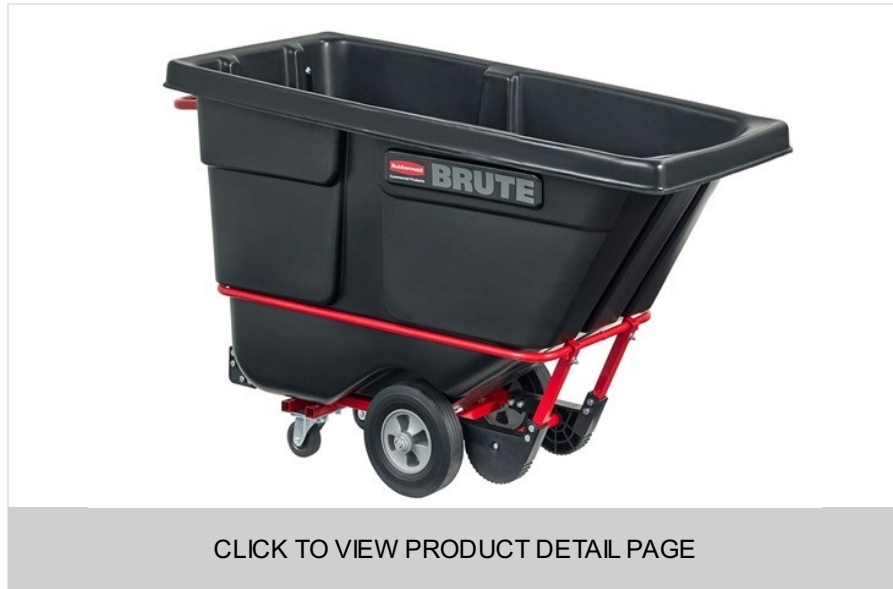

BRUTE STANDARD ROTOMOLDED TILT TRUCK 380L | 385KG

SKU: FG130500BLA

[CLICK TO VIEW PRODUCT DETAIL PAGE](#)

BRUTE STANDARD ROTOMOLDED TILT TRUCK 380L | 385KG

The BRUTE Tilt Truck has industrial strength construction and can transport heavy loads up to up to 385kg-952Kg (size dependent) with ease. The rotomolded plastic construction won't rust, dent, chip, or peel and is easy to clean. The DuraTilt™ frame enables controlled dumping by one person and reinforced corner points help prevent scraping, and paint transfer onto the ground during dumping.

FEATURES AND BENEFITS

- **ADVANCED DURABILITY** - Industrial strength construction and can transport heavy loads up to 385kg - 952kg (size dependent) with ease.
- **WARRANTY** - covered by a category leading 10-Year Limited Warranty.
- **DURATILT™ FRAME**: Allows the Tilt Truck to stay stable while in the tilted position making the dumping and cleaning process easier than traditional metal frames.
- **REINFORCED PROTECTION**: Reinforced corner points help prevent rusting of the frame, scraping, and paint transfer onto the ground during dumping.
- **EASY TO CLEAN**: Smooth surface is easy-to-clean and resists pitting and corrosion
- **LONG LASTING**: Features a powder-coated steel frame for corrosion resistance
- **LEAKPROOF BODY**: Polyethylene bottom body supported by steel frame

BRUTE STANDARD ROTOMOLDED TILT TRUCK 380L | 385KG

SKU: FG130500BLA

SPECIFICATIONS

	Metric	Imperial
Product Length	153.67 cm	60.5 in
Product Width	73.66 cm	29 in
Product Height	95.57 cm	37.62 in
Product Weight	36.38 kg	36.38 kg
UPC	00086876183870	00086876183870
Case Pack Length	71.12 cm	
Case Pack Width	156.21 cm	
Case Pack Height	96.52 cm	
Case Pack Weight	36 kg	
Case Pack Quantity	1	
Capacity	380 L	
Colour	Black	Black
Country of Origin	USA	USA