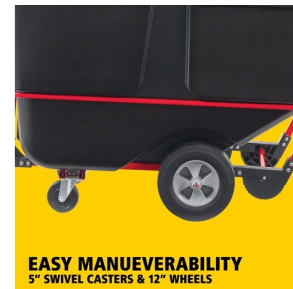

BRUTE STANDARD ROTOMOLDED TILT TRUCK 380L | 385KG

SKU: FG130500BLA

[CLICK TO VIEW PRODUCT DETAIL PAGE](#)

BRUTE STANDARD ROTOMOLDED TILT TRUCK 380L | 385KG

The BRUTE Tilt Truck has industrial strength construction and can transport heavy loads up to up to 385kg-952Kg (size dependent) with ease. The rotomolded plastic construction won't rust, dent, chip, or peel and is easy to clean. The DuraTilt™ frame enables controlled dumping by one person and reinforced corner points help prevent scraping, and paint transfer onto the ground during dumping.

FEATURES AND BENEFITS

- **ADVANCED DURABILITY** - Industrial strength construction and can transport heavy loads up to 385kg - 952kg (size dependent) with ease.
- **WARRANTY** - covered by a category leading 10-Year Limited Warranty.
- **DURATILT™ FRAME**: Allows the Tilt Truck to stay stable while in the tilted position making the dumping and cleaning process easier than traditional metal frames.
- **REINFORCED PROTECTION**: Reinforced corner points help prevent rusting of the frame, scraping, and paint transfer onto the ground during dumping.
- **EASY TO CLEAN**: Smooth surface is easy-to-clean and resists pitting and corrosion
- **LONG LASTING**: Features a powder-coated steel frame for corrosion resistance
- **LEAKPROOF BODY**: Polyethylene bottom body supported by steel frame

BRUTE STANDARD ROTOMOLDED TILT TRUCK 380L | 385KG

SKU: FG130500BLA

SPECIFICATIONS

	Metric	Imperial
Product Length	153.67 cm	60.5 in
Product Width	73.66 cm	29 in
Product Height	95.57 cm	37.62 in
Product Weight	36.38 kg	36.38 kg
UPC	00086876183870	00086876183870
Case Pack Length	71.12 cm	
Case Pack Width	156.21 cm	
Case Pack Height	96.52 cm	
Case Pack Weight	36 kg	
Case Pack Quantity	1	
Capacity	380 L	
Colour	Black	Black
Country of Origin	USA	USA